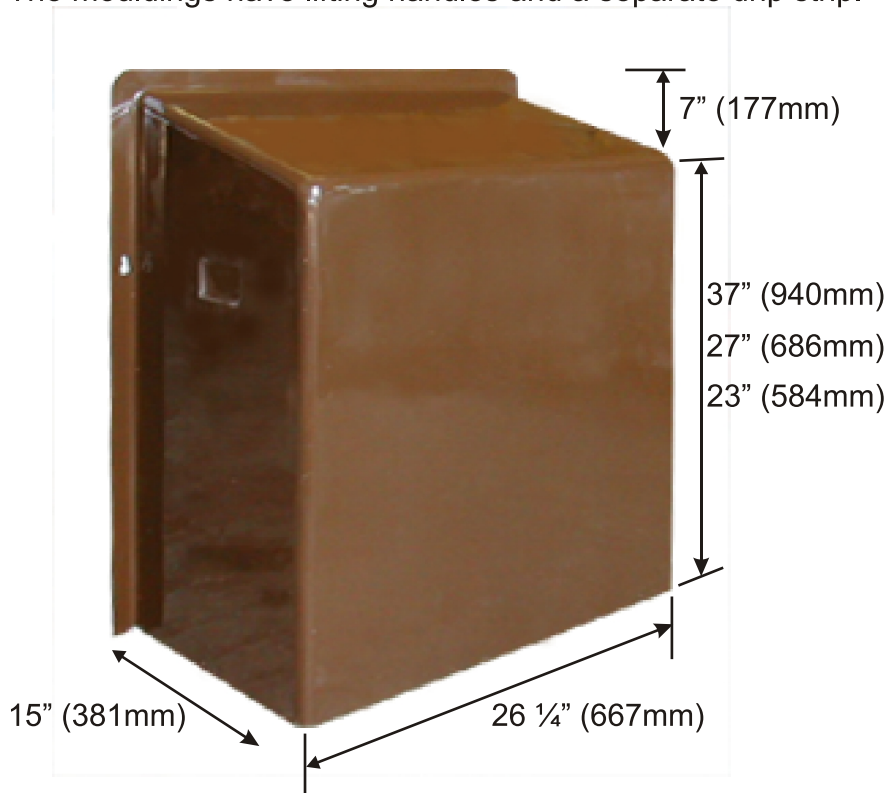

WEATHER PROTECTION CABINETS

Constructed from GRP and insulated with 50mm of polystyrene to give protection in the most severe conditions. The mouldings have lifting handles and a separate drip strip.

Inner layer of polystyrene 2" (50mm) Internal dimensions d x w, 13" (330mm) x 22" (559mm)

		Ex VAT	Inc VAT	Inc VAT	
		Ex carriage	Ex carriage	& carriage	
37"	BROWN	£135.56	£162.67	(£204.67)	Fits machines up to 34" high. Eg. Ecowater 518, ESM15, Ecowater Central Water Filtration.
	COLOUR	£145.48	£174.58	(£216.58)	
27"	BROWN	£122.56	£147.07	(£189.07)	Fits machines up to 24" high. Eg. Ecowater 514, ESM11, Culligan Mc250 or Mc350, Ecowater AD10.
	COLOUR	£132.02	£158.42	(£200.42)	
23"	BROWN	£119.37	£143.24	(£185.24)	Fits machines up to 20" high. Eg. Crown, MiniMax, Kinetico, Twin Tec.
	COLOUR	£128.47	£154.16	(£196.16)	

Available in 3 sizes. Brown is the standard colour but the box can also be produced in white, Black and green. Colours must be specially ordered, please allow 7-10 days.

Carriage £35 next day delivery

Believe what is true - love what is rare - drink what is clear